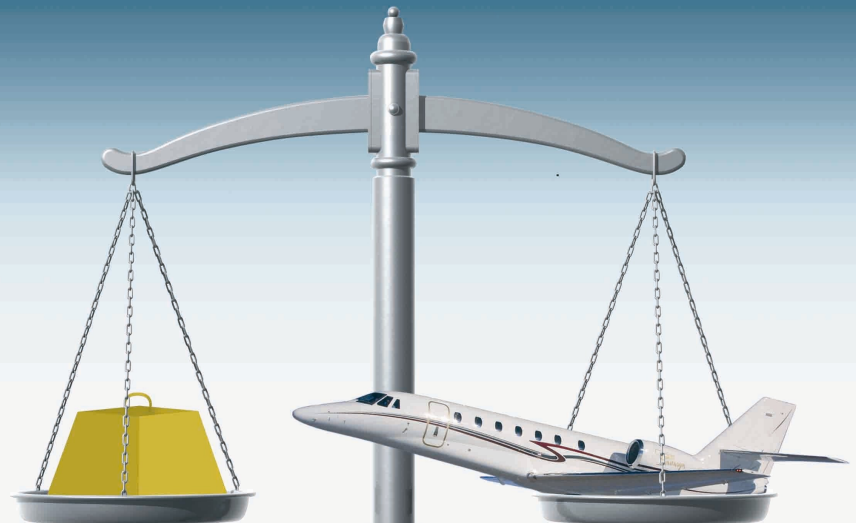

WEIGHT AND BALANCE

FAST AND EASY

Avoid complicated
weight calculations

Easy, reliable, precise
at a low cost

TOR REY

www.aircraft-scales.com